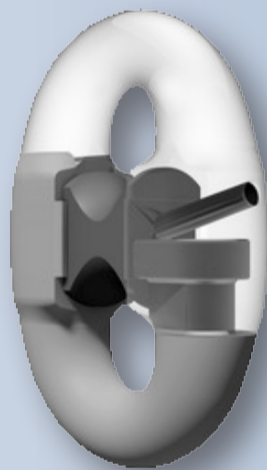

Petrobras

Closed Spelter Socket

Open Spelter Socket

T-Rex Socket

Cernambi Roulette Thimble

Wide Body J Chaser

Thimble

Supplied
in quantities
of several
hundred pcs.

Tri Plates

Pear Link

Kenter Joining Shackles

Nautilus Swivel

KS Hook

The strongest link
in your supply chain. FEUBO.