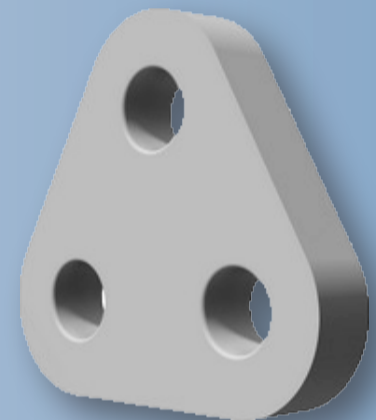

Petrobras

Closed Spelter Socket

Open Spelter Socket

T-Rex Socket

Cernambi Roulette Thimble

Wide Body J Chaser

Thimble

Supplied
in quantities
of several
hundred pcs.

Tri Plates

Pear Link

Kenter Joining Shackles

Nautilus Swivel

KS Hook

The strongest link
in your supply chain. FEUBO.