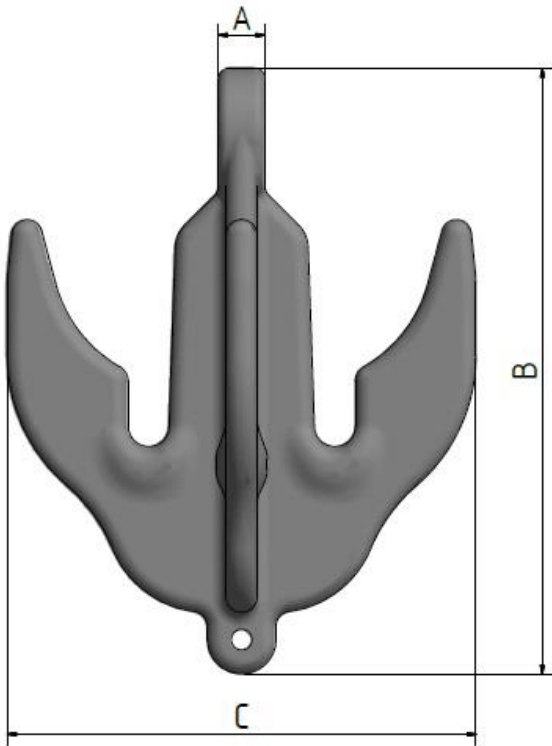

Chasing Equipment

Grappel

SWL	A	B	C	D	E	F
250 to	135	1770	1371	99	90	120
125 to	117	1600	1371	86	75	100

Application: chain/wire recovery tool

Manufactured & Tested: in Germany by Feubo

Material: Cast Steel