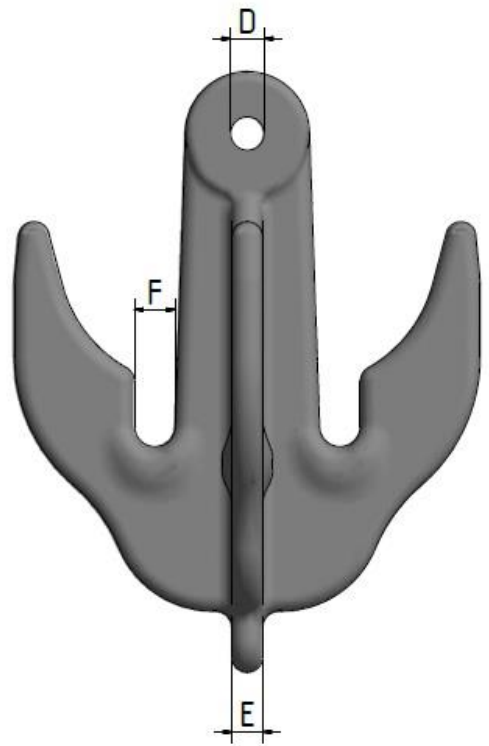

Chasing Equipment

Grappel

SWL	A	B	C	D	E	F
250 to	135	1770	1371	99	90	120
125 to	117	1600	1371	86	75	100

Application: chain/wire recovery tool

Manufactured & Tested: in Germany by Feubo

Material: Cast Steel